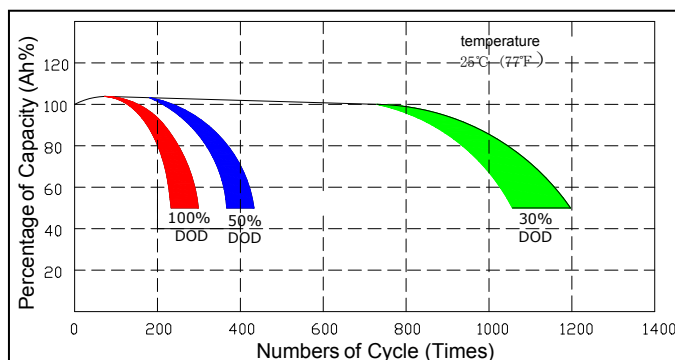

Terminal Type

Cycle Service Life