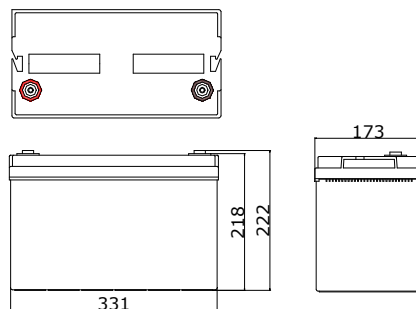

Applications: Electric vehicles, Electric scooter, Electric wheel chair, Electric play car for children Sanitation vehicles and police patrol car etc.

Specifications: Designed according with the IEC60254-2014

Nominal Voltage	12Volts (6 Cells per unit)
Nominal Capacity @25°C	
20hr-rate (5.0A)	115.0Ah @ 1.75V per cell@25°C (77°F)
10Hr-rate (10.0A)	105.0AH @ 1.75V per cell@25°C (77°F)
5Hr-rate(17.0A)	100.0AH@1.70Vper cell@25°C (77°F)
3Hr-rate(25.0A)	92.0AH@1.70Vper cell@25°C (77°F)
Weight	Approx.31.0 ± 3%kg(68.34lbs)
Internal Resistance	Approx. 4.50mΩ full charged @25°C
Maximum Discharge Current	400A(3sec)
Operating Temperature Range	Discharge: -20°C~50°C; Charge: 0°C~40°C Storage: -20°C~40°C
Equalization and Cycle Service	14.40~15.0VDC/unit Average @ 25°C
Maximum Charging Current	25.0A
Terminal	I6 (M8 stem)
Container Material	ABS (UL 94-HB) & Flame Retardant (94-V0) available upon request
Self Discharge	LONGWAY batteries can be stored for more than 6 months and the Self-discharge ratio less than 3%/per month at 25°C.Please charge batteries before using.

ISO9001:2015
ISO14001:2015
ISO45001:2018
ISO50001:2011

APPLICATION STANDARDS

- ISO 7176-25 - 2013
- IEC 60254-1- 2005
- SAE J1495-2018
- UL1989 (MH46789)

Dimensions

Length:331±2mm
Width :173±2mm
Height :218±2mm
Total Height :222±2mm

Outer Dimensions