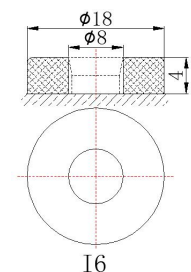

Terminal Type