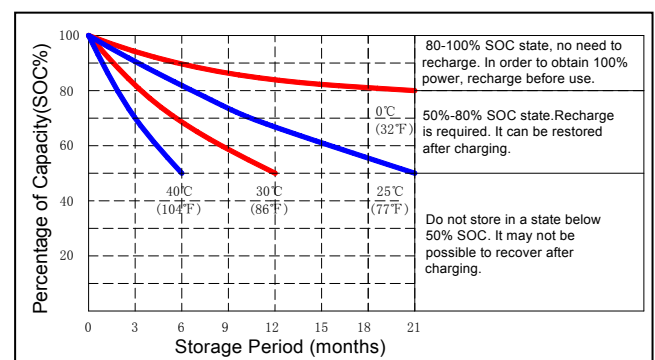

Outer Dimensions

Terminal Type

Cycle Service Life

Capacity Retention Characteristic

Kaiying Power Supply & Electrical Equip Co., Ltd

Add: Laogang Industrial Area, Chengxiang Town, Anxi, Quanzhou City, Fujian Province, China